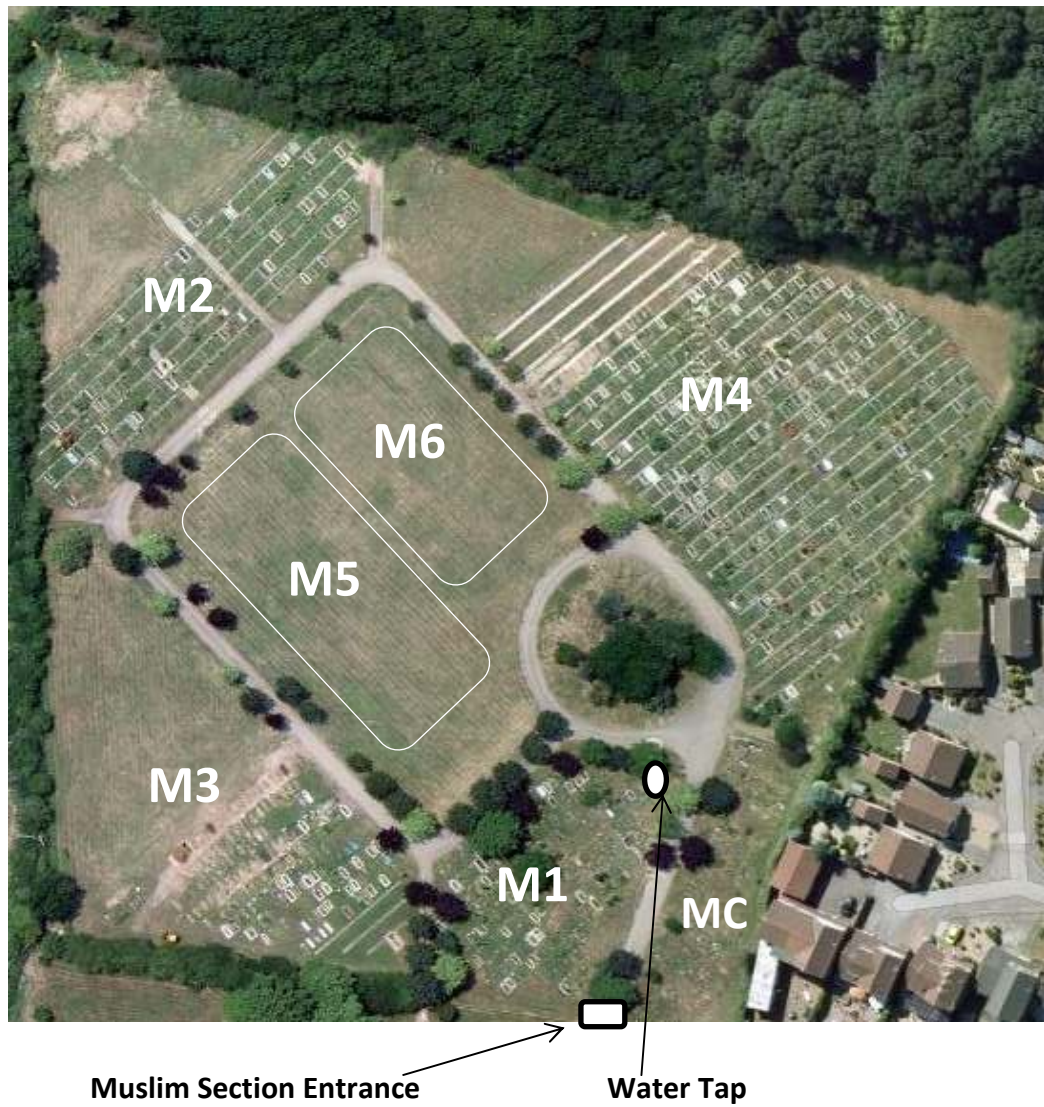

SAFFRON HILL CEMETERY – MUSLIM SECTION OVERVIEW PLAN – HYBRID VIEW

Muslim Section Entrance

Water Tap

FOR THE ISAALAH THAWAAB OF MARHUMEEN OF LEICESTER JAMAAT
PLEASE RECITE A SURAH FATEHA FOR THESE MARHUMEEN & ALL MARHUMEEN

MARHUMEEN OF MKSI LEICESTER BURIED AT SAFFRON HILL CEMETERY

SECTION	NO	NAME	DATE
CON A	75	MARHUMA RUKIABAI JAFFERALI KASSAM NATHOO	10/02/1974
CON A		MARHUMA ROSHANBANOO YUSUFALI SABUR	28/02/1974
CON AM		MARHUMA KHATIJA KERMALI K DHANJI	12/09/1982
RUGBY	-	MARHUMA SUGRABANU GULAMHUSSEIN SABUR	22/01/1976
RUGBY	-	MARHUM GULAMHUSSAIN MOLEDINA	01/12/1977
M1	13	MARHUMA MARIAM GULAMALI K DHANJI	15/12/1983
M1	57	MARHUM NAUSHAD HASSANALI SABUR	04/10/1984
M1	192	MARHUM HAJI HASSANALI GULAMHUSSEIN SABUR	17/02/1988
M2	101	MARHUM AMIRALI GULAMALI JETHA	11/07/1991
M2	200	MARHUM BAHADURALI RAHIM KHIMJI	13/11/1992
M2	194 D	MARHUMA SUGRABAI HUSEIN KARIM	06/09/1993
M4	40	MARHUM RAJABALI GULAMHUSEIN MOLEDINA	24/08/1996
MC	206	MARHUM T ABBAS	11/03/1997
M4	94	MARHUM J J H K BHARWANI	29/05/1997
M4	132	MARHUMA MERZIYABAI HASSANALI K JERAJ	11/11/1997
M4	145	MARHUM F H HADI	09/03/1998
M4	200	MARHUMA NARGIS KHATUN AKBARALI MOLEDINA	28/11/1998
M4	224	MARHUM ASIF FIDAHUSAIN JAFFER	24/03/1999
M4	225	MARHUM MOHAMMED HUSSAIN HIRJI	29/03/1999
M4	296	MARHUM NASIR HUSSAIN ZAIDI	22/02/2000
M4	290	MARHUM AKBERALI AMARSI ALIBHAI	06/03/2000
M4	338	MARHUMA DAULATBAI HASSANALI SABUR	27/07/2000
M4	385	MARHUMA GULBANU ALLADIN BHIMJI	08/11/2000
M4	480	MARHUMA FATMABAI ROSHANALI MAWJI	19/01/2002
M4	481	MARHUM ROSHANALI ALIBHAI MAWJI	05/02/2002
M4	528	MARHUM SYED ALE SAJJAD JAFRI	02/08/2002
M4	682	MARHUM MUSHTAQ SABUR	21/10/2003
M4	684	MARHUM GULAM MOHAMED EBRAHIM MOMIN	17/07/2004
M3	200	MARHUM IMTIAZ MUTHALIFF	01/12/2005
M3	259	MARHUM SHABBIR AKBERALI MOLEDINA	28/09/2006

**FOR THE ISAALAH THAWAAB OF MARHUMEEN OF LEICESTER JAMAAT
PLEASE RECITE A SURAH FATEHA FOR THESE MARHUMEEN & ALL MARHUMEEN**