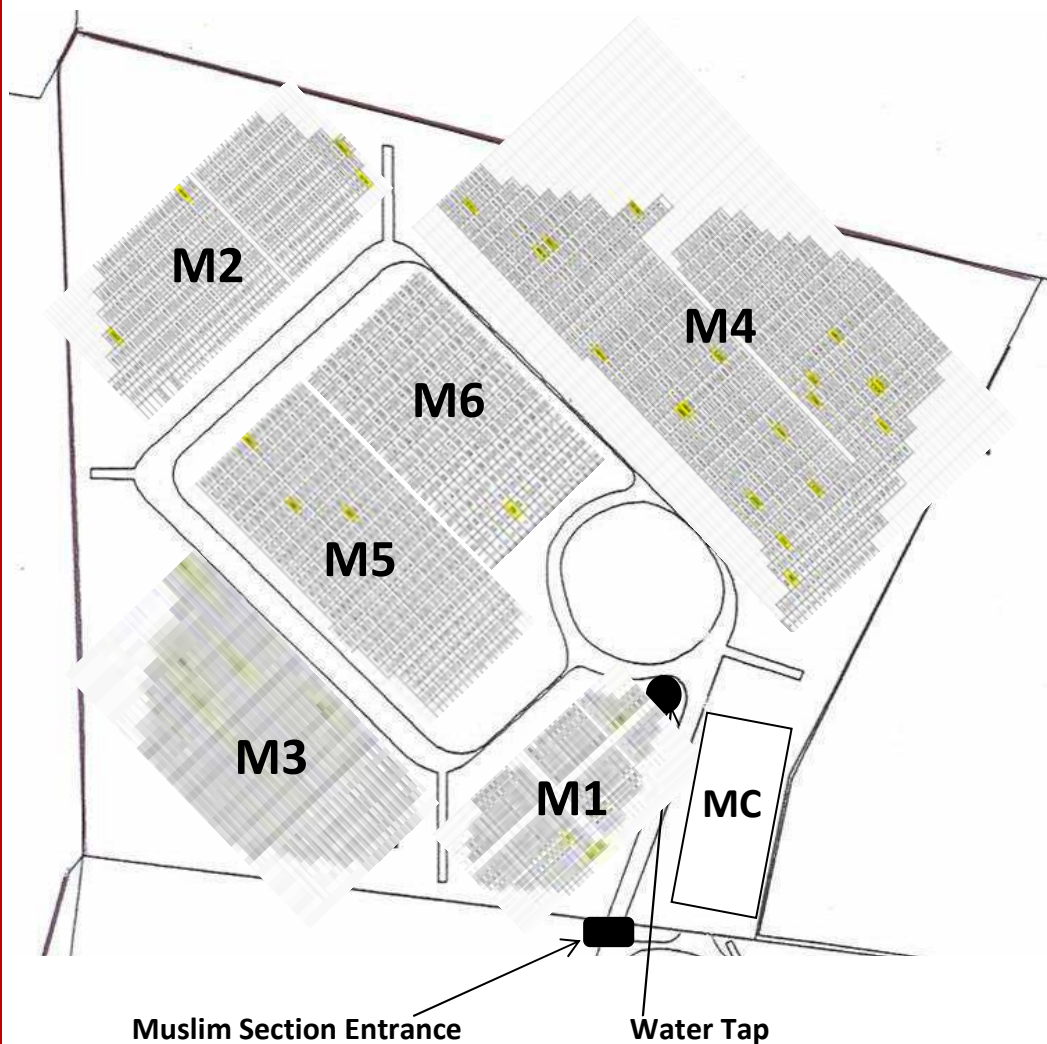

SAFFRON HILL CEMETERY – MUSLIM SECTION OVERVIEW PLAN – DIAGRAM VIEW

FOR THE ISAALE THAWAAB OF MARHUMEEN OF LEICESTER JAMAAT
PLEASE RECITE A SURAH FATEHA FOR THESE MARHUMEEN & ALL MARHUMEEN