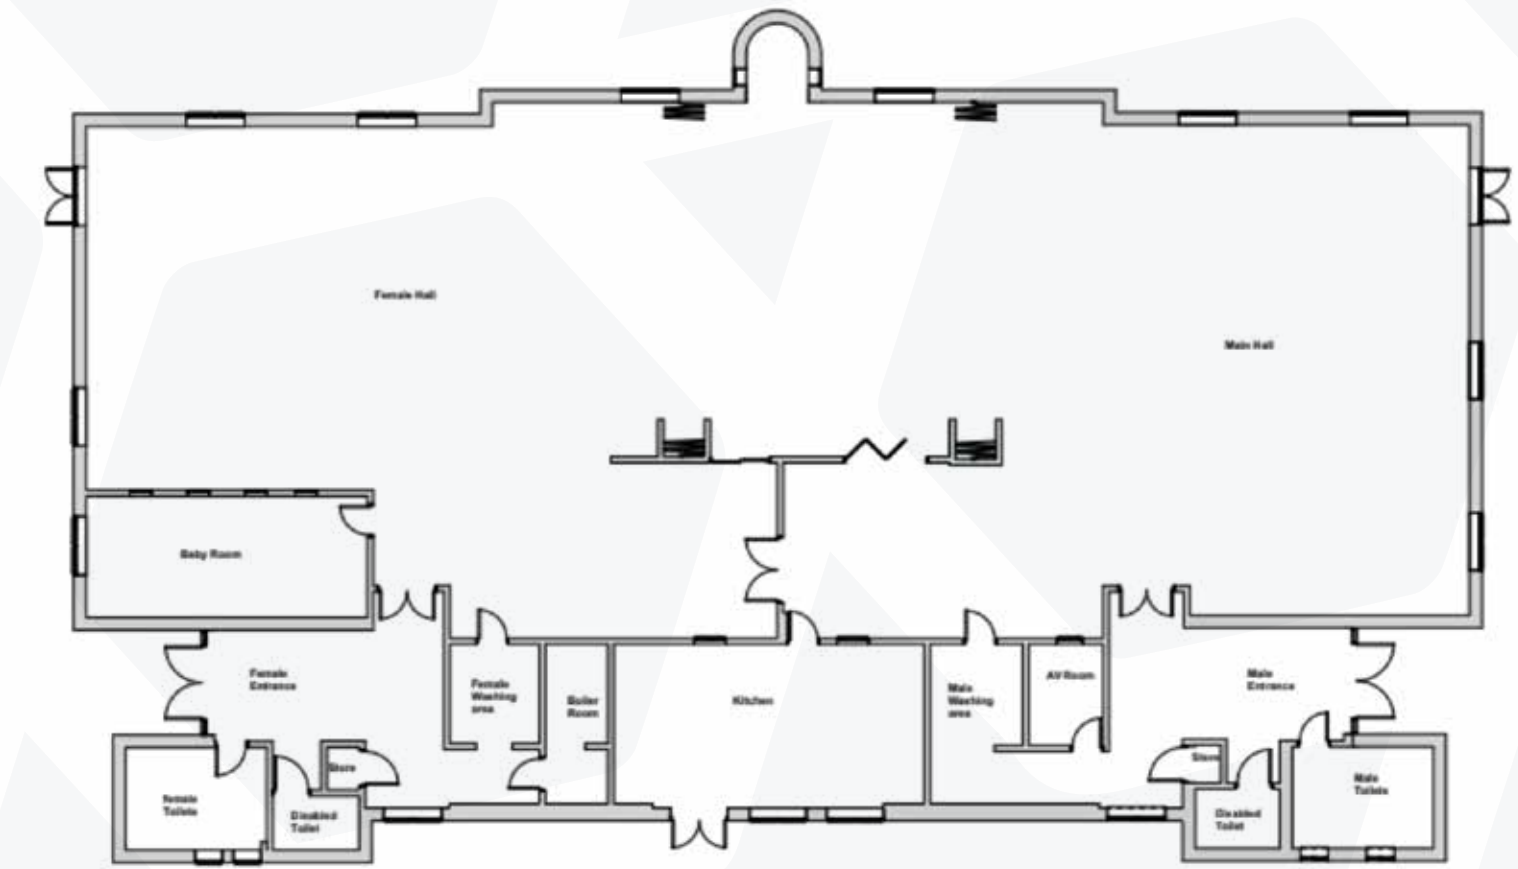

Currently members have to stand outside mostly in the cold to socialise

An open space desk area for the Management Committee (MC)

The current desk area of the MC is not practical, small and inconvenient

Toilet area further away from the main hall and prayer room

The current toilets are located opposite the main hall entrance causing risk of najaasat and concern of taharat

A newer and bigger Audio Video (AV) Room

The current AV room is tiny, congested and aging

IMAMBARGAH EXTENTIONS

Existing plan

Future plans

Moving the babies room into Al Zahra Centre (AZC) creating smart and bigger space in ladies

Ladies extension connecting to AZC creating smart space