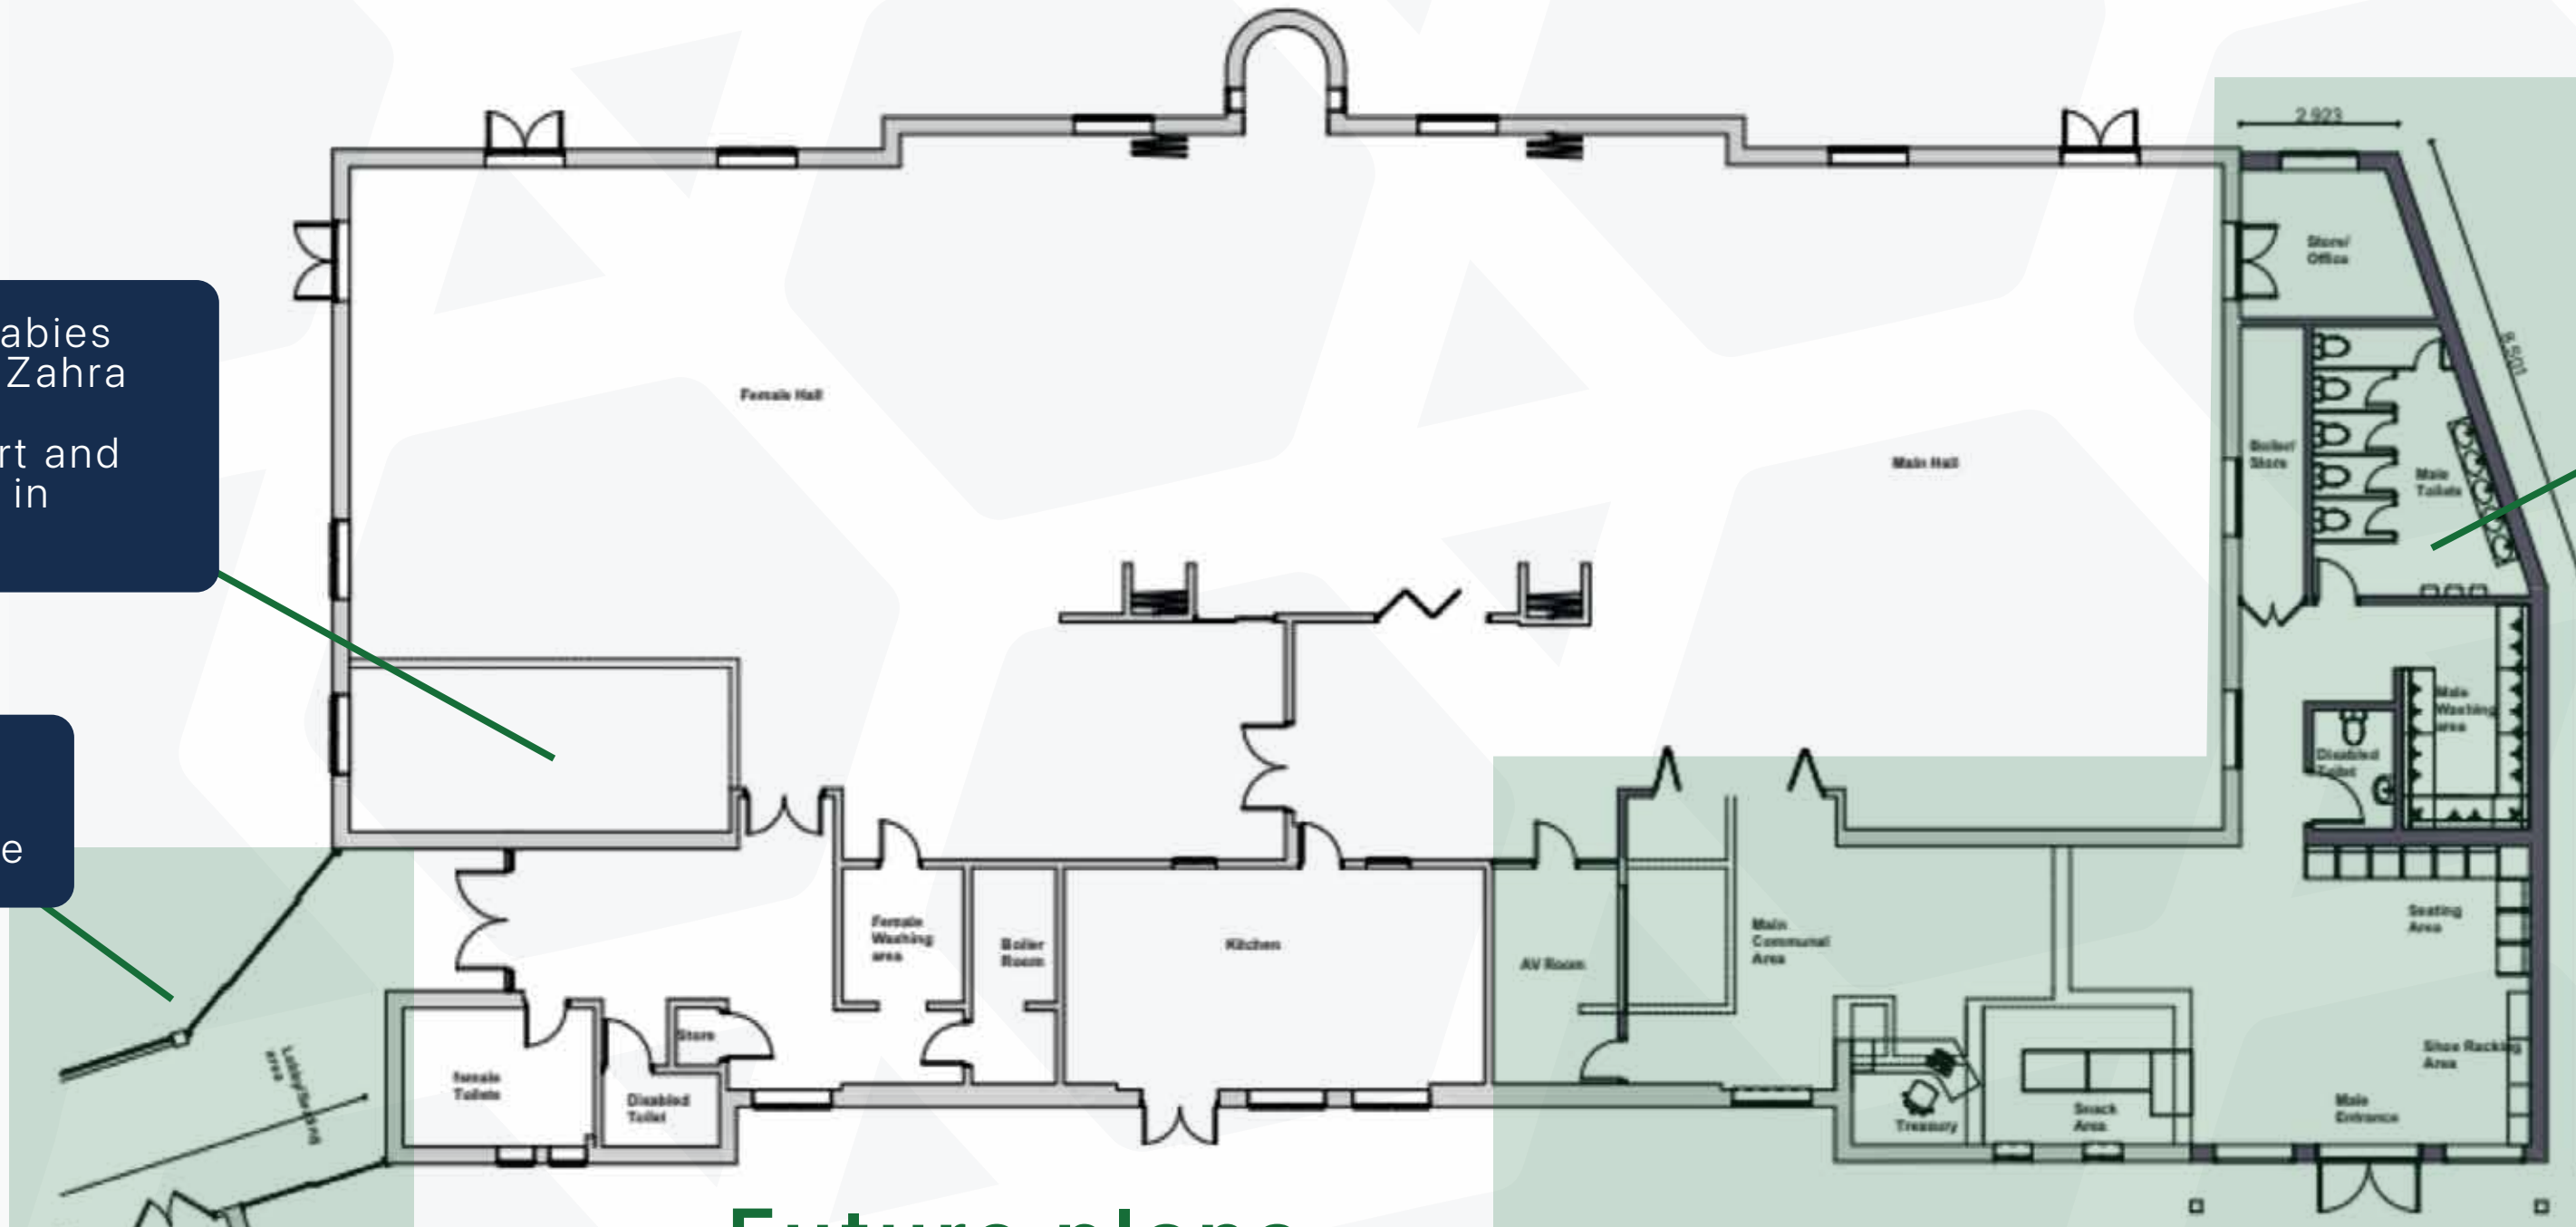

Currently members have to stand outside mostly in the cold to socialise

An open space desk area for the Management Committee (MC)

The current desk area of the MC is not practical, small and inconvenient

Toilet area further away from the main hall and prayer room

The current toilets are located opposite the main hall entrance causing risk of najaasat and concern of taharat

A newer and bigger Audio Video (AV) Room

The current AV room is tiny, congested and aging

IMAMBARGAH EXTENTIONS

Existing plan

Future plans

Moving the babies room into Al Zahra Centre (AZC) creating smart and bigger space in ladies

Ladies extension connecting to AZC creating smart space