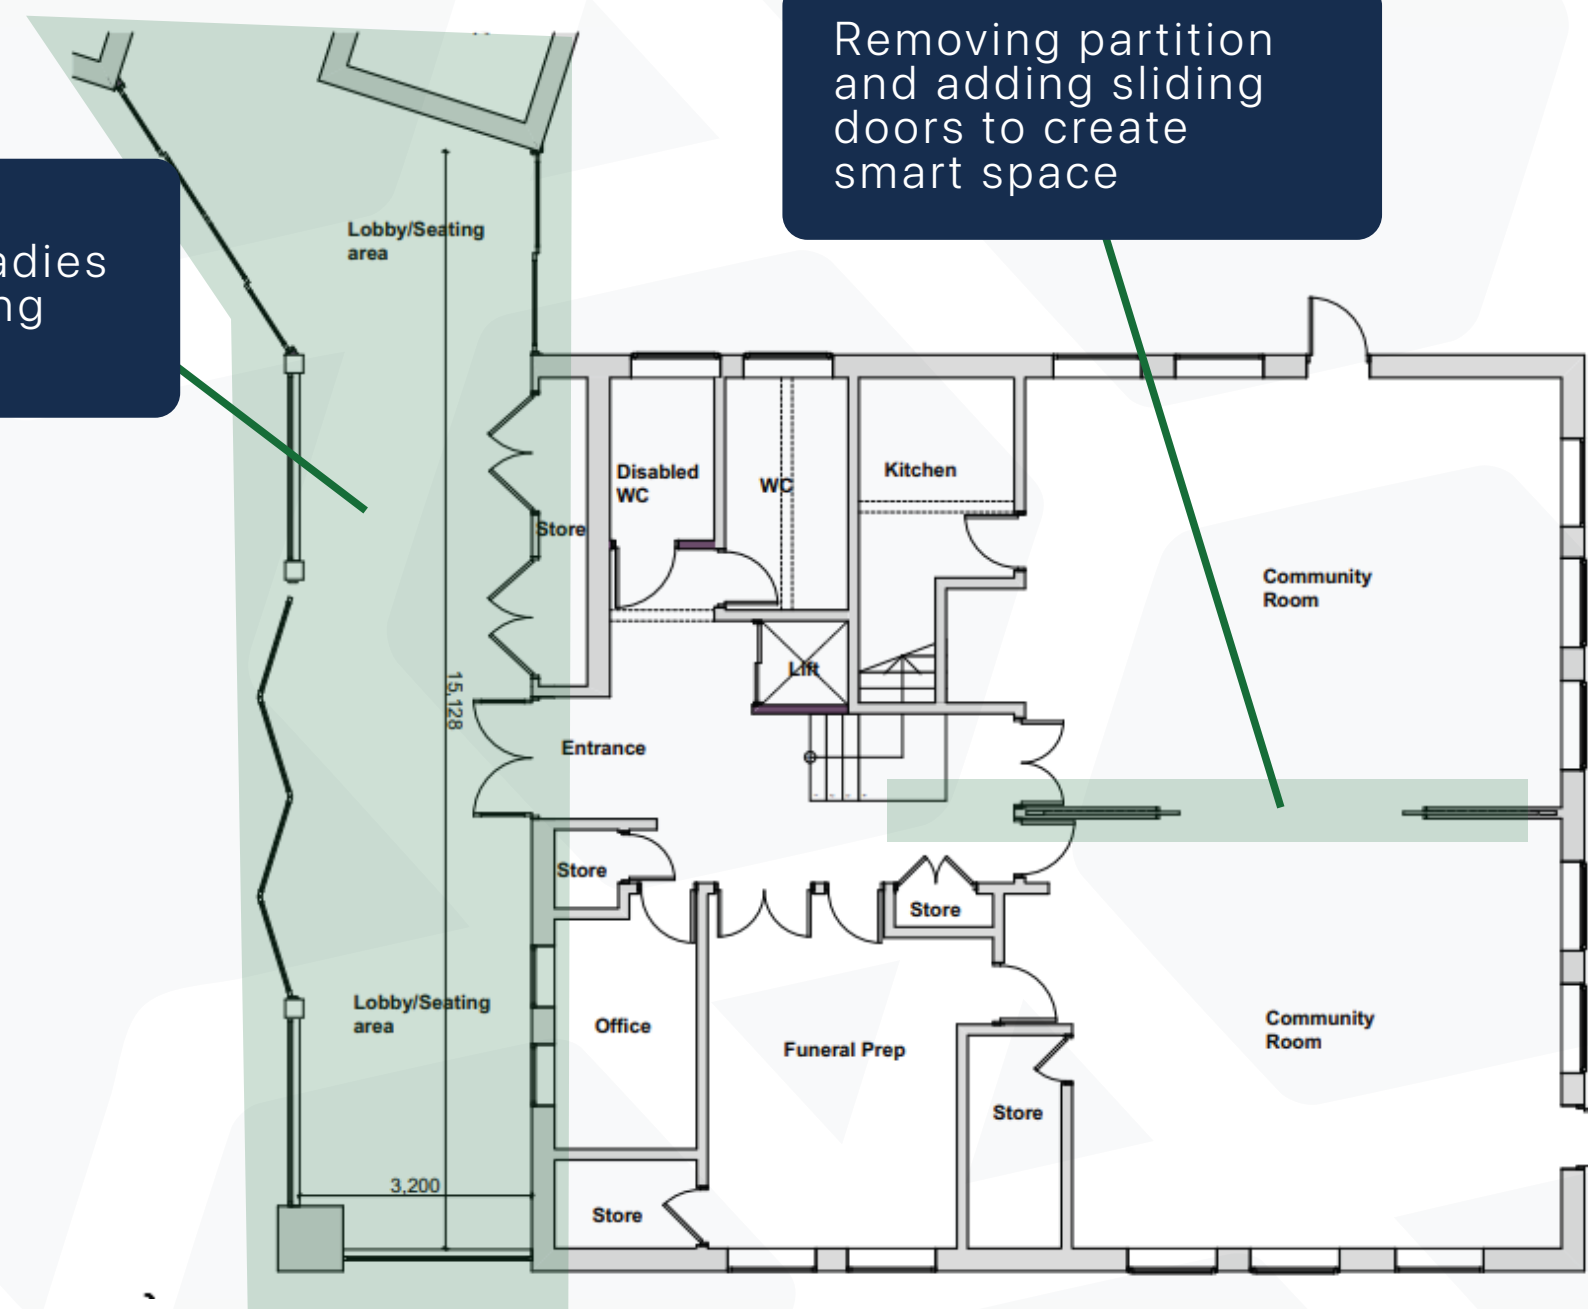

Currently members have to stand outside mostly in the cold to socialise

An open space desk area for the Management Committee (MC)

The current desk area of the MC is not practical, small and inconvenient

Toilet area further away from the main hall and prayer room

The current toilets are located opposite the main hall entrance causing risk of najaasat and concern of taharat

A newer and bigger Audio Video (AV) Room

A games area for the young to play and socialise with each other

At the moment there are no facilities for the young as such in the centre. The second floor to AZC will create smart space for a pool table, table tennis table and games consoles

AFG & YOUTHS GAMES AREA

Existing elavations

Future elavations

AZC extension connecting to ladies entrance creating smart space

Removing partition and adding sliding doors to create smart space

A second floor extension to AZC for AFG and games area for the young with amenities