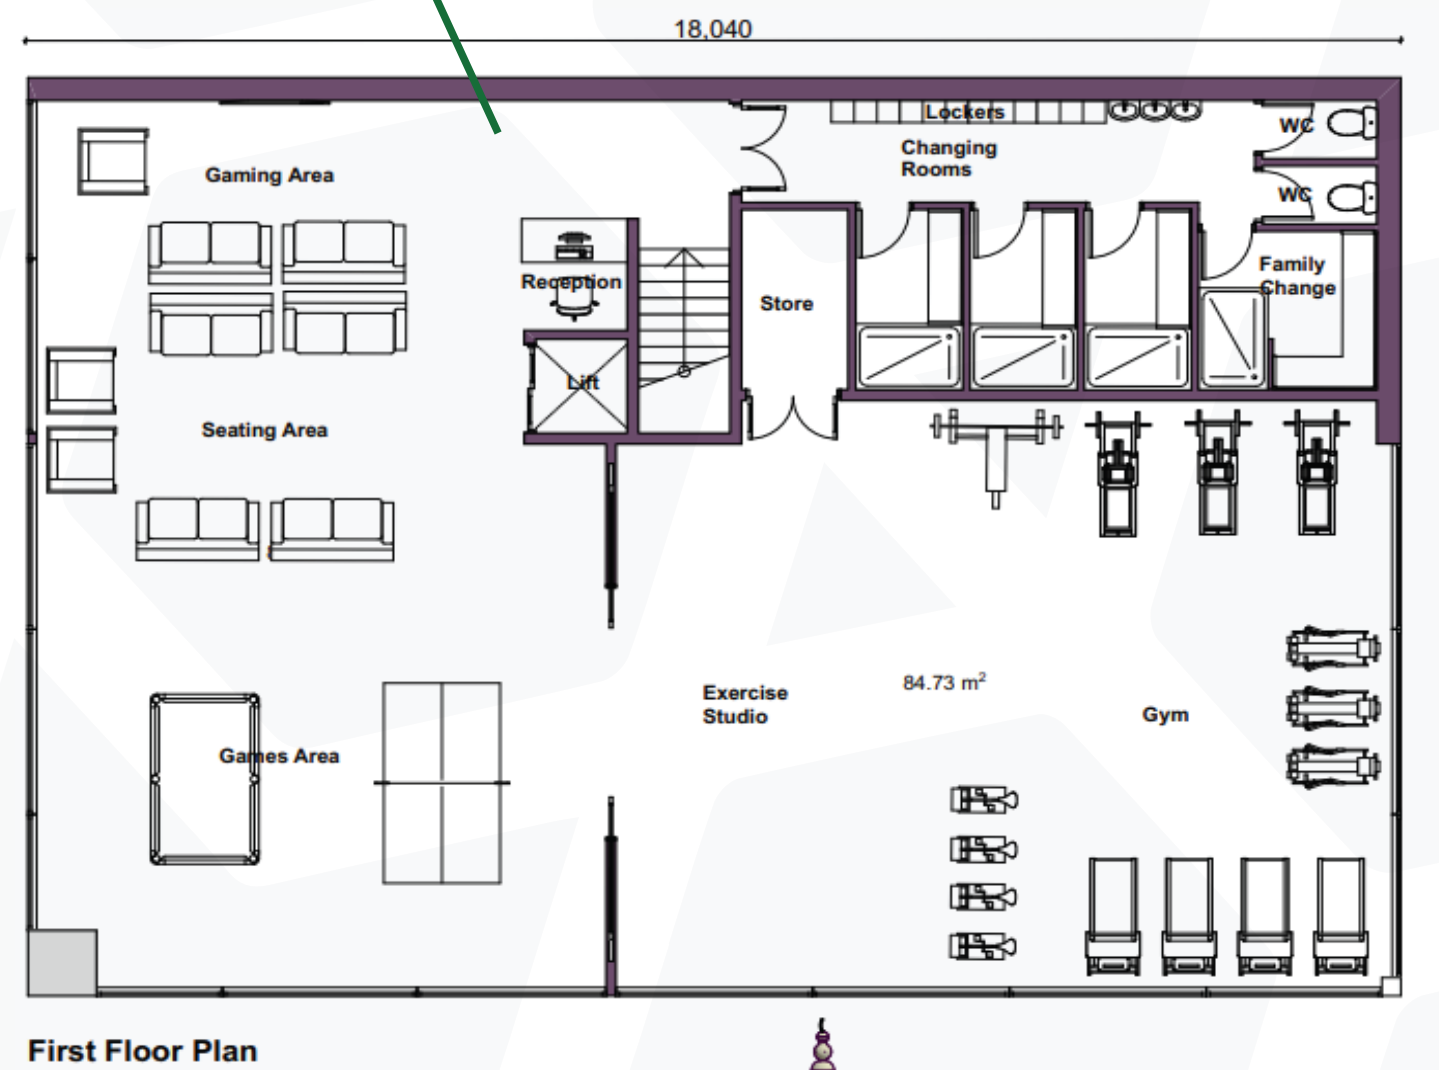

Toilet area further away from the main hall and prayer room

The current toilets are located opposite the main hall entrance causing risk of najaasat and concern of taharat

A newer and bigger Audio Video (AV) Room

AFG & YOUTHS GAMES AREA

Existing elavations

Future elavations

AZC extension connecting to ladies entrance creating smart space

Removing partition and adding sliding doors to create smart space

A second floor extension to AZC for AFG and games area for the young with amenities